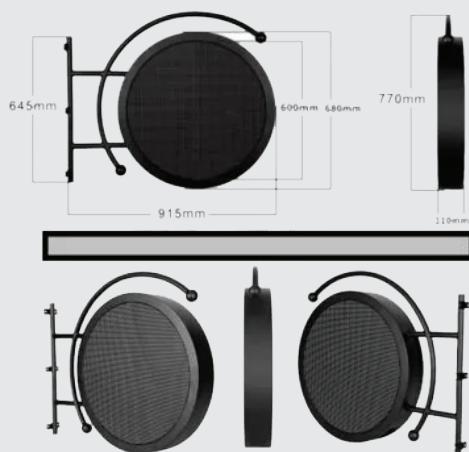

LED LABEL

LED DISPLAY TECHNOLOGY

"Power of light"

POSTERLED 64 SERIES INDOOR

SIZE(HxL)	MODUL PIXEL RANGE	USING AREA	TOTAL PIXEL	SCAN
192cmx64cm	P1,86	INDOOR	860x344	1/43
192cmx64cm	P2	INDOOR	960x320	1/40
192cmx64cm	P2,5	INDOOR	768x256	1/32
160cmx64cm	P1,86	INDOOR	860x344	1/43
160cmx64cm	P2	INDOOR	800x320	1/40
160cmx64cm	P2,5	INDOOR	640x256	1/32

CIRCLE LOGO LED

PRODUCT	MODUL PIXEL RANGE	MODUL PIXEL NUMBER	CABIN SIZE	TOTAL PIXEL / m2
LOGO	P4,68mm	64X64	60cm x 60cm	163.84

www.ledabel.be

RENTAL INDOOR CABIN

SIZE(HxL)	MODUL PIXEL RANGE	USING AREA	TOTAL PIXEL	SCAN
64cmX64cm	P1,86	INDOOR	344x344	1/43
64cmX64cm	P2	INDOOR	320x320	1/40
64cmX64cm	P2,5	INDOOR	256x256	1/32
64cmX64cm	P4	INDOOR	240x240	1/20

RENTAL OUTDOOR CABIN

SIZE(HxL)	MODUL PIXEL RANGE	USING AREA	TOTAL PIXEL	SCAN
64cmX64cm	P2,5	OUTDOOR	256x256	1/16
64cmX64cm	P3	OUTDOOR	208x208	1/13
64cmX64cm	P4	OUTDOOR	160x160	1/10
64cmX64cm	P5	OUTDOOR	128x128	1/8

CIRCLE LED

PRODUCT	DIAMETER	MODUL PIXEL	MODUL	SCAN	USING AREA	TOTAL PIXEL
32x192	60 cm	64x128	P2,5 FLEX.	1/32	INDOOR	128x512
96x192	60cm	64x128	P2,5 FLEX.	1/32	INDOOR	384X512
128x192	60cm	64x128	P2,5 FLEX.	1/32	INDOOR	512x512