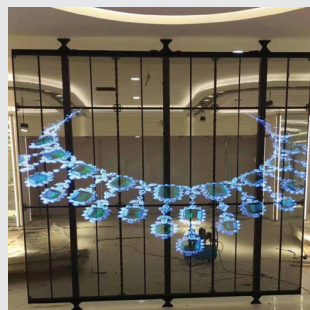

TRANSPARENT LED

SIZE(HxL)	MODUL PIXEL RANGE	USING AREA	TOTAL PIXEL	SCAN	BRIGHTNESS
50cmX100cm	P2,8-P5,6	SEMI INDOOR	381990	1/16	4500 Nits
50cmX100cm	P3,91-P7,82	SEMI INDOOR	32768	1/16	3000 Nits

@ledabelcom

+32 479 65 02 25

info@ledabel.com