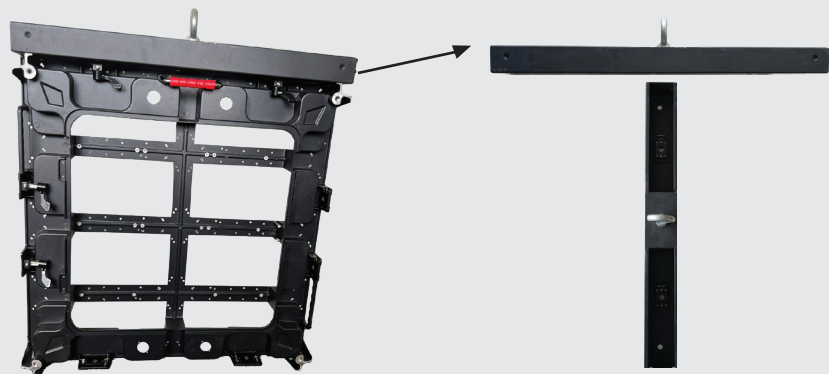

HANGING BAR

**RENTAL CABIN PRICES;
RECEIVER CARD IS INCLUDED, SENDING CARD, HANGING BAR
AND SPECIAL PROTECTED CASE PRICES ARE NOT INCLUDED.**

**OUR PRICES ARE DELIVERY PRICES TO BELGIUM,
EXCLUDING CARGO AND VAT. YOU CAN CONTACT US
WITHOUT HEALING FOR YOUR SPECIAL PROJECTS AND QUESTIONS.**