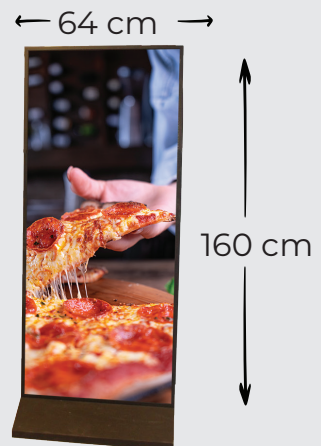

LED LABEL

LED DISPLAY TECHNOLOGY

"Power of light"

POSTERLED 64 SERIES INDOOR

SIZE(HxL)	MODUL PIXEL RANGE	USING AREA	TOTAL PIXEL	SCAN
192cmx64cm	P1,86	INDOOR	860x344	1/43
192cmx64cm	P2	INDOOR	960x320	1/40
192cmx64cm	P2,5	INDOOR	768x256	1/32
160cmx64cm	P1,86	INDOOR	860x344	1/43
160cmx64cm	P2	INDOOR	800x320	1/40
160cmx64cm	P2,5	INDOOR	640x256	1/32

CIRCLE LOGO LED

PRODUCT	MODUL PIXEL RANGE	MODUL PIXEL NUMBER	CABIN SIZE	TOTAL PIXEL / m2
LOGO	P4,68mm	64X64	60cm x 60cm	163.84

www.ledabel.be

RENTAL INDOOR CABIN

SIZE(HxL)	MODUL PIXEL RANGE	USING AREA	TOTAL PIXEL	SCAN
64cmX64cm	P1,86	INDOOR	344x344	1/43
64cmX64cm	P2	INDOOR	320x320	1/40
64cmX64cm	P2,5	INDOOR	256x256	1/32
64cmX64cm	P4	INDOOR	240x240	1/20

RENTAL OUTDOOR CABIN

SIZE(HxL)	MODUL PIXEL RANGE	USING AREA	TOTAL PIXEL	SCAN
64cmX64cm	P2,5	OUTDOOR	256x256	1/16
64cmX64cm	P3	OUTDOOR	208x208	1/13
64cmX64cm	P4	OUTDOOR	160x160	1/10
64cmX64cm	P5	OUTDOOR	128x128	1/8