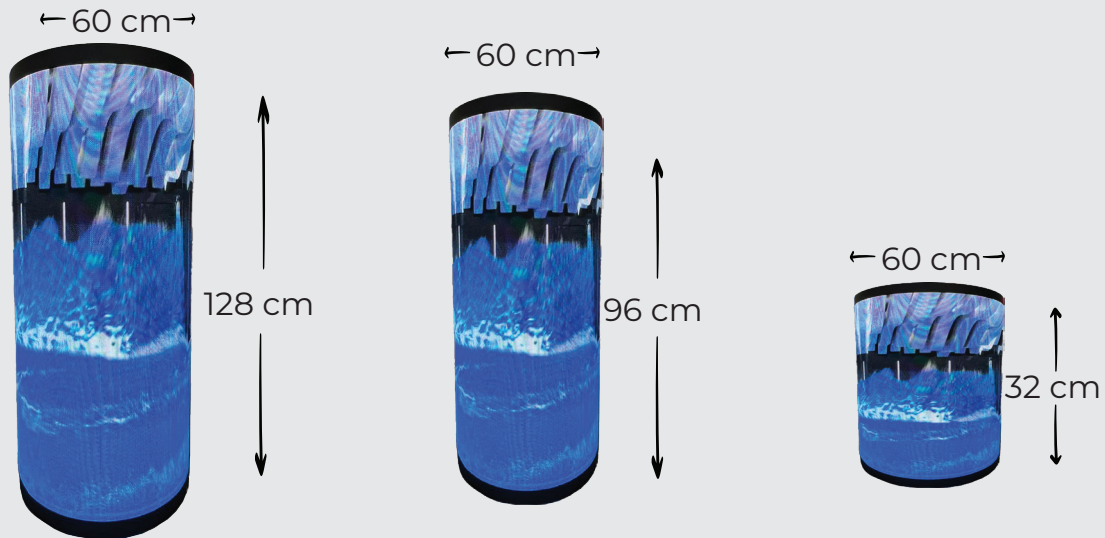

LED LABEL

LED DISPLAY TECHNOLOGY

"Power of light"

POSTERLED 64 SERIES INDOOR

SIZE(HxL)	MODUL PIXEL RANGE	USING AREA	TOTAL PIXEL	SCAN
192cmx64cm	P1,86	INDOOR	860x344	1/43
192cmx64cm	P2	INDOOR	960x320	1/40
192cmx64cm	P2,5	INDOOR	768x256	1/32
160cmx64cm	P1,86	INDOOR	860x344	1/43
160cmx64cm	P2	INDOOR	800x320	1/40
160cmx64cm	P2,5	INDOOR	640x256	1/32

CIRCLE LED

PRODUCT	DIAMETER	MODUL PIXEL	MODUL	SCAN	USING AREA	TOTAL PIXEL
32x192	60 cm	64x128	P2,5 FLEX.	1/32	INDOOR	128x512
96x192	60cm	64x128	P2,5 FLEX.	1/32	INDOOR	384X512
128x192	60cm	64x128	P2,5 FLEX.	1/32	INDOOR	512x512